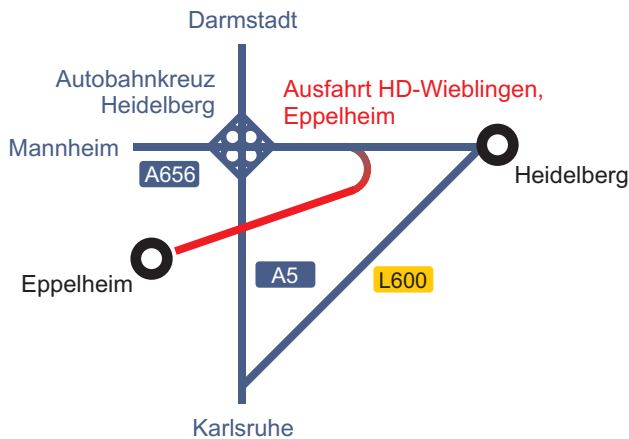

BIOPHARM GmbH  
 Standort Eppelheim  
 Handelsstraße 15  
 69214 Eppelheim  
 Tel.: +49 (0) 6221 53-83-0  
 Fax: +49 (0) 6221 53-83-52

By car:

Drive on Autobahn A5 to the Heidelberg junction.

Then take the A656 (Mannheim-Heidelberg) towards Heidelberg. Then leave the Autobahn at the Eppelheim/Heidelberg-Wieblingen exit.

Follow the signs in the direction of Eppelheim, making a full turn to reach the Kurpfalzring.

Cross the railway line and then turn right towards Eppelheim. Cross the A5 on the Friedrich-Schott-Strasse.

In Eppelheim, turn right at the first traffic lights. Follow Schubertstrasse into Boschstrasse, passing the supermarket (Neukauf).

Turn right at the next corner into Wasserturmstrasse.

At the next junction, turn left into Handelstrasse. After a few meters, you will see the BIOPHARM GmbH building on the left, in the Eppelheim North Industrial Area.