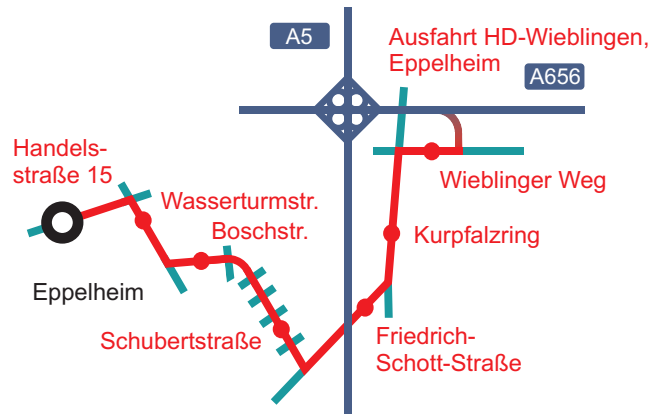

BIOPHARM GmbH  
 Standort Eppelheim  
 Handelsstraße 15  
 69214 Eppelheim  
 Tel.: +49 (0) 6221 53-83-0  
 Fax: +49 (0) 6221 53-83-52

By car:

Drive on Autobahn A5 to the Heidelberg junction.

Then take the A656 (Mannheim-Heidelberg) towards Heidelberg. Then leave the Autobahn at the Eppelheim/Heidelberg-Wieblingen exit.

Follow the signs in the direction of Eppelheim, making a full turn to reach the Kurpfalzring.

Cross the railway line and then turn right towards Eppelheim. Cross the A5 on the Friedrich-Schott-Strasse.

In Eppelheim, turn right at the first traffic lights. Follow Schubertstrasse into Boschstrasse, passing the supermarket (Neukauf).

Turn right at the next corner into Wasserturmstrasse.

At the next junction, turn left into Handelstrasse. After a few meters, you will see the BIOPHARM GmbH building on the left, in the Eppelheim North Industrial Area.